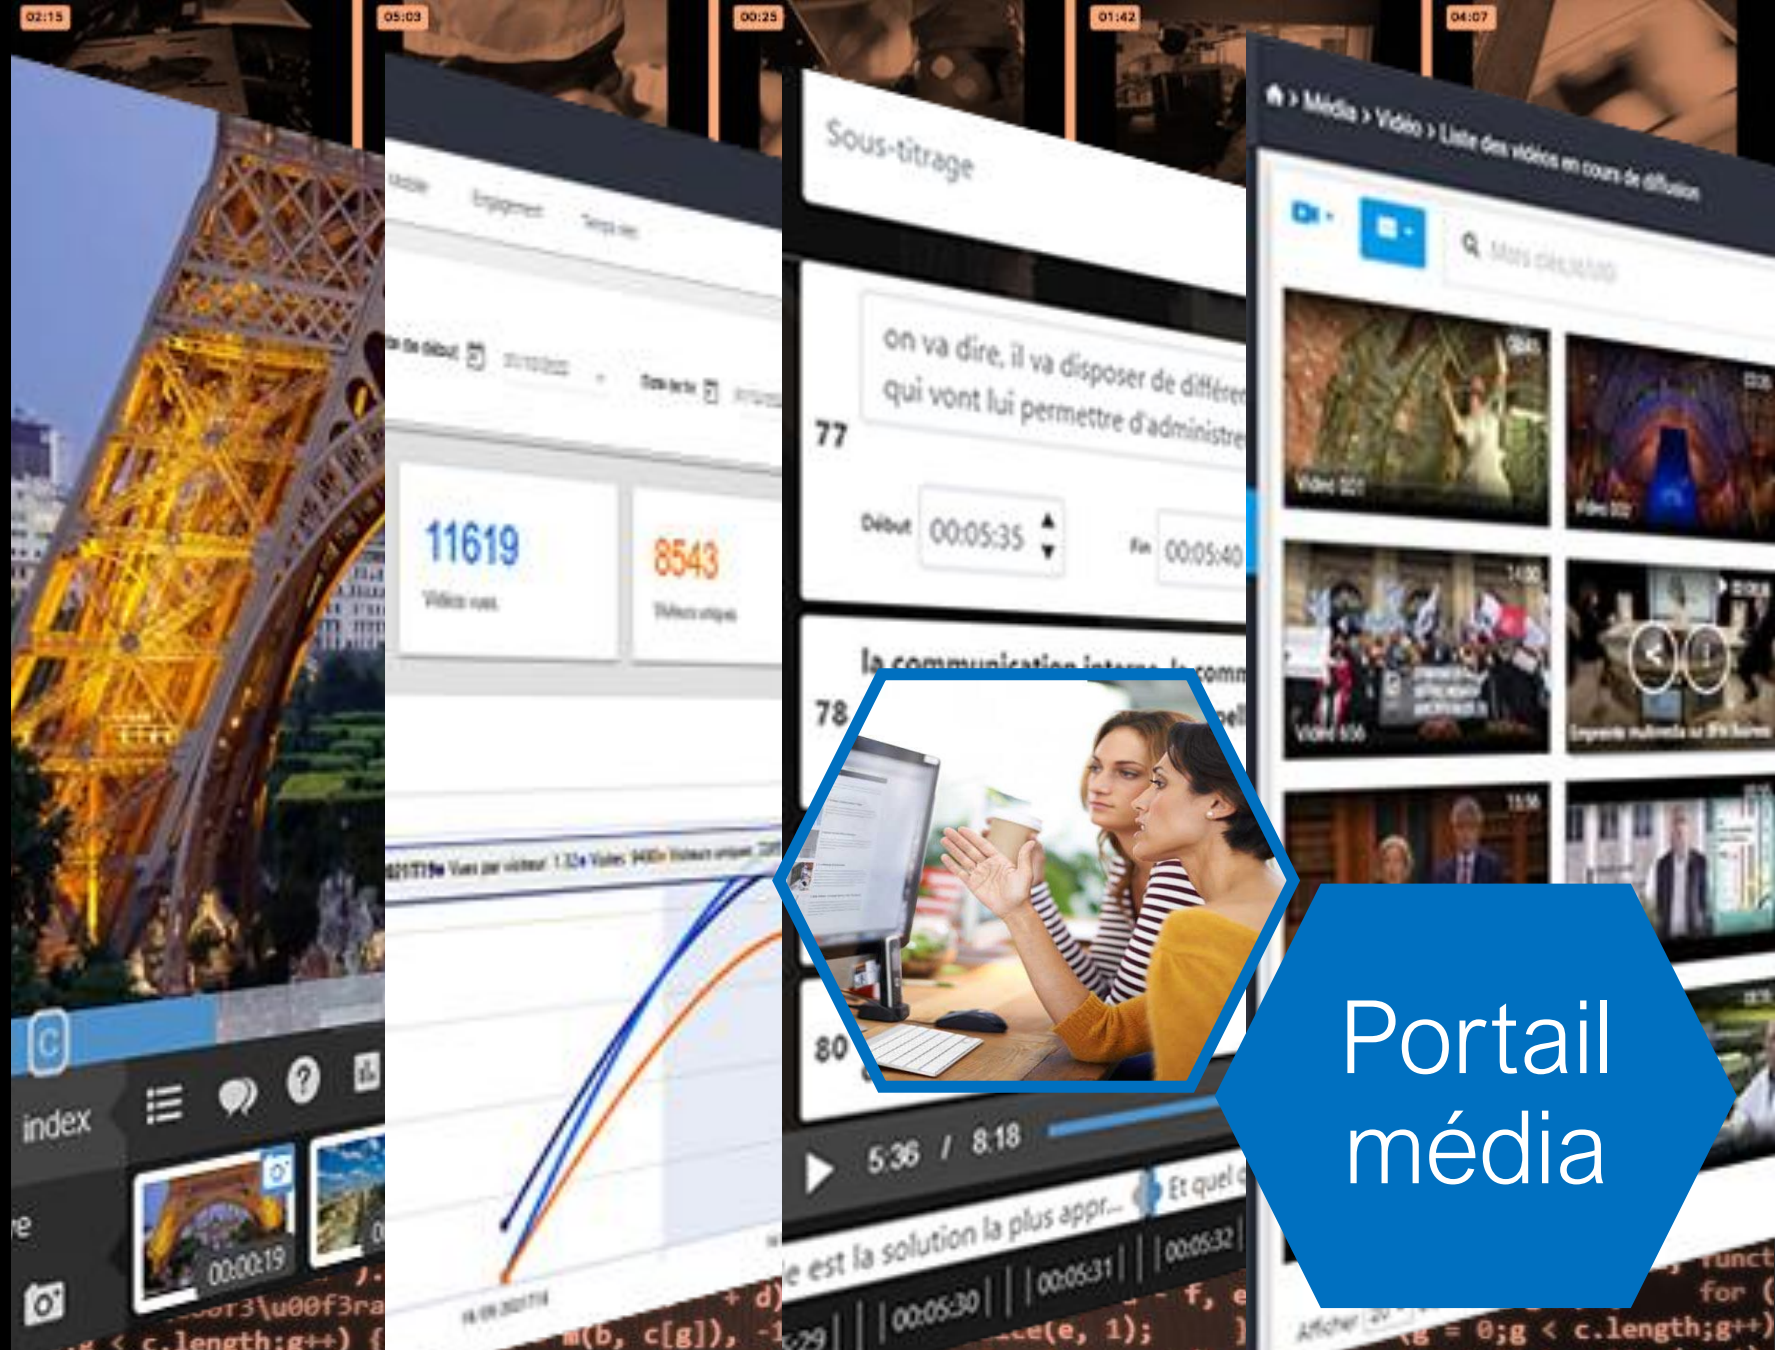

Portail média

Applicatif dédié

- Site web / intranet
- Live, VoD, podcast
- Logiciel de gestion
- Edition des médias
- Gestion des droits
- Analytics
- Support dédié
- Connexion SSO
- API-Rest (option)